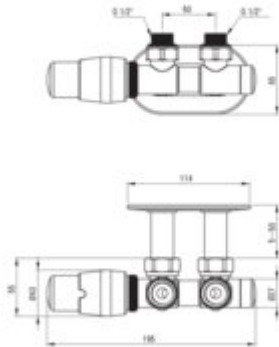

## Thermostatic valve, for bathroom heater

**Product code:** AGI\_CZL1

**EAN:** 5907650892663

**Color:** matte brown

**Warranty [years]:** 2

Finish	matte brown
Radiator type	with bottom connection
Connection type	PEX
Angle figure	left
Radiator connection	G1/2"
Masking plate	oval
Masking sleeve	2
Adapter/connectors [set]	2
Thermostatic cartridge	yes

### Features:

- Deante Design Studio Collection
- The left valve should be installed when the hot water supply is on the right and the return is on the left (the valve is on the return)
- Consistent colors