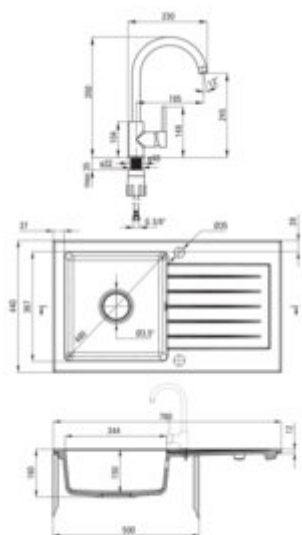

ZORBA

Granite sink with tap, 1-bowl with drainer

 deante

Product code: ZQZV5113

EAN: 5907650875499

Color: beige

Warranty [years]: 18

Sink

Finish	beige
Surface type	matte
Material	granite
Installation method	inset
Number of bowls	1
Minimum cabinet width [mm]	500
Width [mm]	440
Length [mm]	760
Height [mm]	160
Bowl depth [mm]	150
Cut-out Length [mm]	740
Cut-out Width [mm]	420
Reversible	yes
Equipped with accessories	yes
Drain diameter	3.5"
Number of holes	2
Hydrophobicity	yes

Mixer

Finish	beige
Mixer type	mixer, single-handle
Installation method	standing
Flow class [l/min]	Z - 4-9 l/min
Acoustic group [dB]	I (x ≤ 20)

Mixer cartridge

Ceramic cartridge size	35 mm
------------------------	-------

Spout

Spout type	swivel
Mixer spout range [mm]	195

Aerator

Aerator type	honeycomb
Aerator size	M22

Connecting hose

Length [mm]	450
Installation thread	3/8"
Connection thread	M10

Features:

- Properties of Deante granite: resistance to impact, high temperature, discoloration, therm
- Accessories with automatic shut-off of the drain
- The sink is equipped with fittings with a connection to the dishwasher
- Hydrophobic properties repel water molecules
- Dedicated cleaning agent, safe for cleaned surfaces
- 45 cm connection hoses included
- The mixer is equipped with a stream aerator
- Longest, 18 years warranty
- Space-saving siphon which facilitates e.g. sorting waste
- Reversible sink - possibility to install the bowl on the left or the right side
- The mounting sleeve facilitates the installation of the mixer