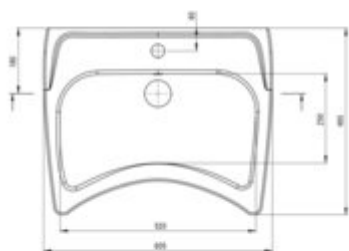

VITAL

Ceramic washbasin, wall-mounted

Product code: CDV_6U6W

EAN: 5908212042953

Color: white

Warranty [years]: 10

Finish	white
Material	ceramic
Installation method	wall-mounted
Width [mm]	495
Length [mm]	605
Height [mm]	200
Depth [mm]	150
Hole for the tap	yes

Features:

- Hard and durable ceramics does not lose its properties with long use
- Antibacterial coating, preventing the growth of microorganisms
- Dedicated cleaning agent, safe for cleaned surfaces
- Only the best materials, the quality of which has been confirmed by laboratory tests