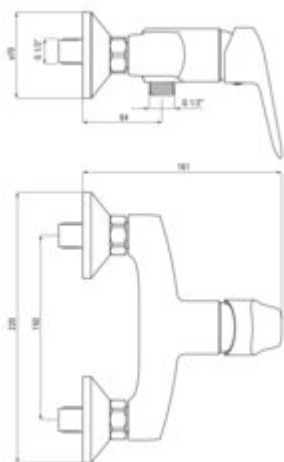

BORO

Shower mixer, wall-mounted

Product code: BMO_040M

EAN: 5908212083543

Color: chrome

Warranty [years]: 7

Mixer

Finish	chrome
Material	brass
Mixer type	single-handle, mixer
Installation method	wall-mounted
Total mixer height [mm]	161
Flow class [l/min]	B <= 25.2 (19.9 - 25.2)
Acoustic group [dB]	II (20 < x <= 30)

Mixer cartridge

Ceramic cartridge size	35 mm
------------------------	-------

Features:

- Cleaning agent for fixtures in all colors available
- Only the best materials, the quality of which has been confirmed by laboratory tests