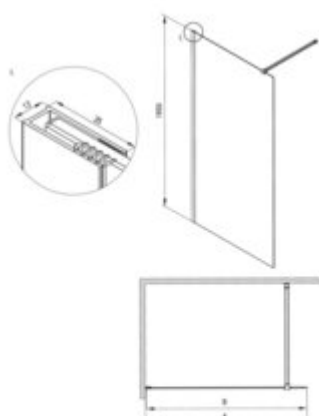

**PRIZMA**  
Shower wall, walk-in

**Product code:** KTJ\_Z30P

**EAN:** 5907650881599

**Color:** gold

**Warranty [years]:** 5

Model	Size	A [mm]	B [mm]
KTJ_Z30P	900x1950	800	1950
KTJ_Z30P	900x1950	900	1950
KTJ_Z30P	900x1950	1000	1950
KTJ_Z30P	1000x1950	900	1950
KTJ_Z30P	1000x1950	1000	1950
KTJ_Z30P	1000x1950	1100	1950

**Shower door**

rails adjustable stiffening the cabin

**Showe cabin**

Width [mm]	1000
Height [mm]	1950
Glass finish	transparent
Glass thickness [mm]	6
Active cover	yes
Side dimension [mm]	980
Reversible doors	yes
Installation without shower tray	yes possible

**Features:**

- Safe and durable tempered glass
- Possibility to install the cabin without a shower tray, directly on the tiles
- Hydrophobic Active-Cover coating that makes it easier for water to run off the glass
- Dedicated to Active Cover surfaces
- Only the best materials, the quality of which has been confirmed by laboratory tests
- Reversible door that allows the cabin to be mounted on the right or left side
- The set includes two rails - short and long
- Resistance to impacts, chemicals and stains in accordance with PN-EN 14428+A1:2008 norm, c
- Can be combined with a second sliding wall and the Prizma walk-in shower wall
- Possibility of mounting the cabin directly on tiles or on Correo granite (KQR) and Kerria Plus acrylic (KTS) shower trays
- Free combination of elements