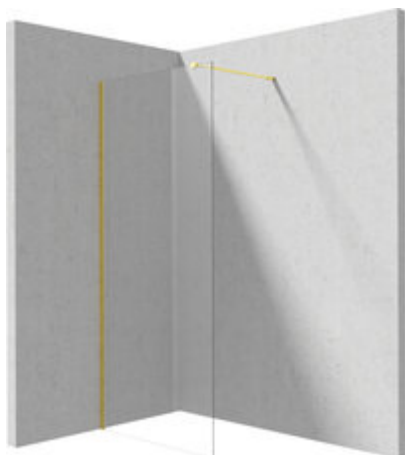

**PRIZMA**  
Shower wall, walk-in

**Product code:** KTJ\_Z30P

**EAN:** 5907650881599

**Color:** gold

**Warranty [years]:** 5

Model	Size	A [mm]	B [mm]
KTJ_Z30P	900x1950	800	1950
KTJ_Z30P	900x1950	900	1950
KTJ_Z30P	900x1950	1000	1950
KTJ_Z30P	1000x1950	900	1950
KTJ_Z30P	1000x1950	1000	1950
KTJ_Z30P	1000x1950	1100	1950

**Shower door**

rails adjustable stiffening the cabin

**Showe cabin**

Width [mm]	1000
Height [mm]	1950
Glass finish	transparent
Glass thickness [mm]	6
Active cover	yes
Side dimension [mm]	980
Reversible doors	yes
Installation without shower tray	yes possible

**Features:**

- Safe and durable tempered glass
- Possibility to install the cabin without a shower tray, directly on the tiles
- Hydrophobic Active-Cover coating that makes it easier for water to run off the glass
- Dedicated to Active Cover surfaces
- Only the best materials, the quality of which has been confirmed by laboratory tests
- Reversible door that allows the cabin to be mounted on the right or left side
- The set includes two rails - short and long
- Resistance to impacts, chemicals and stains in accordance with PN-EN 14428+A1:2008 norm, c
- Can be combined with a second sliding wall and the Prizma walk-in shower wall
- Possibility of mounting the cabin directly on tiles or on Correo granite (KQR) and Kerria Plus acrylic (KTS) shower trays
- Free combination of elements