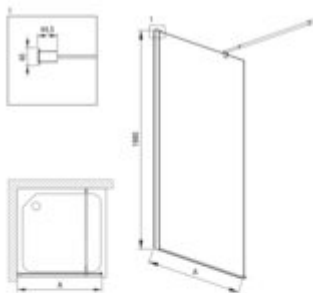

### Shower wall / walk-in, Kerria Plus system

Product code: KTS\_034P

EAN: 5907650821359

Color: chrome

Warranty [years]: 5

| Model    | Size (mm) | A (mm)     |
|----------|-----------|------------|
| KTS_034P | 200x1980  | 2002/70    |
| KTS_034P | 400x1980  | 2002/70    |
| KTS_034P | 600x1980  | 4002/670   |
| KTS_034P | 800x1980  | 5002/670   |
| KTS_034P | 1000x1980 | 6002/670   |
| KTS_034P | 1200x1980 | 7002/70    |
| KTS_034P | 1400x1980 | 8002/670   |
| KTS_034P | 1600x1980 | 9002/670   |
| KTS_034P | 1800x1980 | 10002/670  |
| KTS_034P | 2000x1980 | 11002/1170 |
| KTS_034P | 2200x1980 | 12002/1070 |

|   |   |
|---|---|
| Finish  | chrome  |
| Width [mm]                                    | 1400  |
| Height [mm]                                   | 2000  |
| Glass finish                                  | transparent   |
| Glass thickness [mm]                          | 6   |
| Active cover                                  | yes   |
| installation                                  | to be completed with KTS doors , to be completed with KTS walk-in , possibility of assembly with a KTS movable panel, possibility of assembly with a fixed wall, possibility of assembly with two fixed walls |
| Side dimension [mm]                           | 1370  |
| Adjustment range from [mm]                    | 700   |
| Adjustment range up to [mm]                   | 1200  |
| Masking of assembly elements                  | yes   |
| Profiles levelling the curvature of the walls | yes   |
| Railings                                      | adjustable stiffening the cabin   |
| Tempered glass TOTAL WHITE                    | yes   |
| Installation without shower tray possible     | yes   |