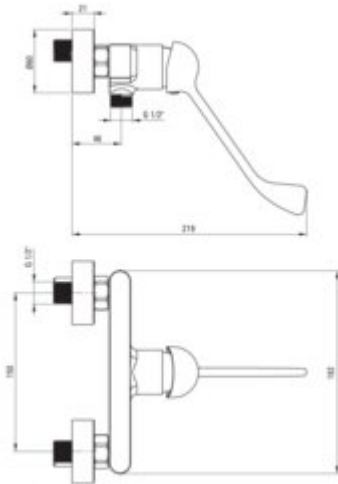

ALPINIA Shower mixer

Product code: BGA_N40C

EAN: 5908322038143

Color: nero

Warranty [years]: 7

Mixer

Finish	nero
Material	brass
Mixer type	single-handle, mixer
Installation method	wall-mounted
Flow class [l/min]	B ≤ 25.2 (19.9 - 25.2)
Acoustic group [dB]	I (x ≤ 20)
Clinic lever	yes

Mixer cartridge

Ceramic cartridge size	35 mm
------------------------	-------

Features:

- Innovative, durable and easy to clean Nero coating
- Extended Clinic lever for easy operation
- Cleaning agent for fixtures in all colors available
- Only the best materials, the quality of which has been confirmed by laboratory tests