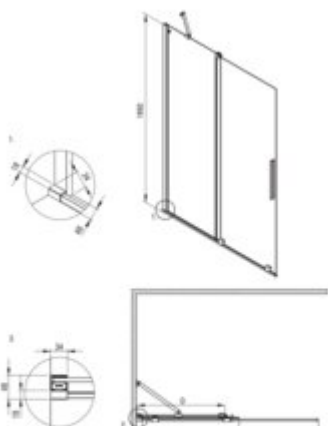

PRIZMA
Shower cabin, square

Product code: KPNDP09P09

EAN: 5907650884132

Color: titanium

Warranty [years]: 5

Model	Type	A (mm)	B (mm)	C (mm)	D (mm)
WTJ K388	900x1950	790-800	310	420	370
WTJ K388	900x1950	880-800	360	470	420
WTJ K326	1200x1950	880-1200	410	520	470
WTJ K326	1200x1950	1180-1200	510	620	570
WTJ K348	1400x1950	1380-1400	610	720	670

Showe cabin

Finish	titanium
Width [mm]	900
Height [mm]	1950
Glass finish	transparent
Glass thickness [mm]	6
Active cover	yes
Side dimension [mm]	900
Railings	short to perpendicular wall/long to parallel wall
Tempered glass TOTAL WHITE	no
Reversible doors	yes
Installation without shower tray	yes possible
Possibility to install a railing to a perpendicular wall	yes

Features:

- Hydrophobic Active-Cover coating that makes it easier for water to run off the glass
- Possibility to install the cabin without a shower tray, directly on the tiles
- Possibility of mounting the cabin directly on tiles or on Correo granite (KQR) and Kerria Plus acrylic (KTS) shower trays
- Safe and durable tempered glass
- Resistance to impacts, chemicals and stains in accordance with PN-EN 14428+A1:2008 norm, c
- The railings give the structure rigidity
- Only the best materials, the quality of which has been confirmed by laboratory tests
- Dedicated to Active Cover surfaces
- Innovative, durable and easy to clean Titanium coating
- Dedicated cleaning agent, safe for cleaned surfaces