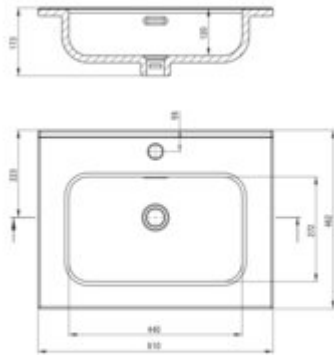

TUBO

Ceramic washbasin, recessed

Product code: CTU_6U6W

EAN: 5907650882237

Color: white

Warranty [years]: 10

Finish	white
Material	ceramic
Installation method	furniture, recessed
Width [mm]	462
Length [mm]	610
Height [mm]	173
Depth [mm]	120
Hole for the tap	yes

Features:

- Hard and durable ceramics does not lose its properties with long use
- Antibacterial coating, preventing the growth of microorganisms
- Only the best materials, the quality of which has been confirmed by laboratory tests
- Dedicated cleaning agent, safe for cleaned surfaces