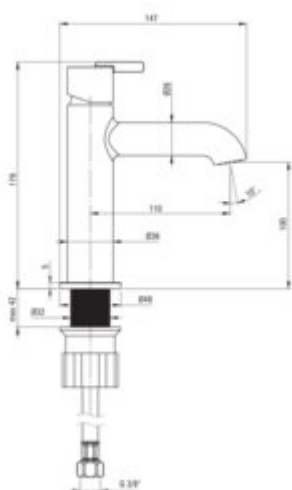

SILIA

Washbasin tap

Product code: BQS_D20M

EAN: 5907650818090

Color: titanium

Warranty [years]: 7

Mixer

Finish	titanium
Material	brass
Mixer type	single-handle, mixer
Total mixer height [mm]	179
Flow class [l/min]	Z - 4-9 l/min
Acoustic group [dB]	I (x <= 20)

Mixer cartridge

Ceramic cartridge size	25 mm
------------------------	-------

Spout

Spout type	still
Mixer spout range [mm]	110
Material	brass

Aerator

Aerator type	swivel, flat
Aerator size	M18

Connecting hose

Length [mm]	450
Installation thread	3/8"
Connection thread	M10

Features:

- Deante Design Studio Collection
- Noble form and timeless simplicity
- Innovative, durable and easy to clean Titanium coating
- The mixer body is made of the highest quality brass
- The mounting sleeve facilitates the installation of the mixer
- The mixer is equipped with a stream aerator
- The movable aerator allows you to direct the water stream
- Only the best materials, the quality of which has been confirmed by laboratory tests
- 45 cm connection hoses included
- Z flow class (4-9 l/min) allowing for water consumption reduction
- Cleaning agent for fixtures in all colors available