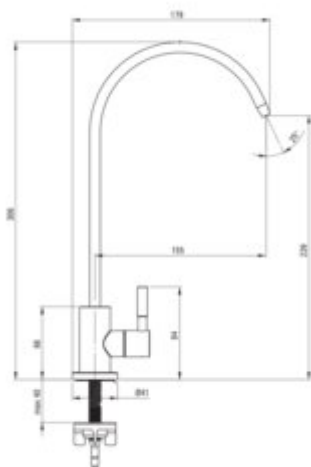

# Drinking water tap

Product code: BEZ\_F62F

EAN: 5907650859383

Color: brushed steel

Warranty [years]: 2

## Mixer

Finish	steel
Mixer type	for the water filter connection
Installation method	standing

## Spout

Finish	steel
Spout type	sink
Material	stainless steel
Spout type	swivel
Mixer spout range [mm]	155