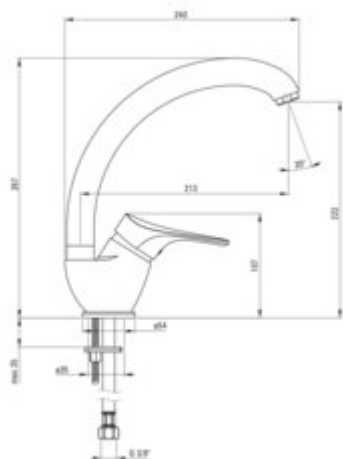

JOKO

Kitchen tap

Product code: BOJ_066M

EAN: 5908212061022

Color: chrome

Warranty [years]: 5

Mixer

Finish	chrome
Material	brass
Mixer type	single-handle, mixer
Installation method	standing
Total mixer height [mm]	267
Flow class [l/min]	A <= 15 (9.1 - 15)
Acoustic group [dB]	I (x <= 20)

Mixer cartridge

Ceramic cartridge size	40 mm
------------------------	-------

Spout

Spout type	swivel
Mixer spout range [mm]	213
Material	steel 304

Aerator

Aerator size	M24
--------------	-----

Connecting hose

Length [mm]	350
Installation thread	3/8"
Connection thread	M10

Features:

- Cleaning agent for fixtures in all colors available