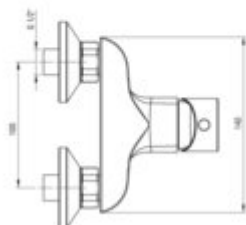

ALPINIA

Shower mixer, wall-mounted

Product code: BGA_04RM

EAN: 5907650857280

Color: chrome

Warranty [years]: 7

Mixer

Finish	chrome
Material	brass
Mixer type	single-handle, mixer
Installation method	wall-mounted
Flow class [l/min]	S - 15.1-19.8 l/min
Acoustic group [dB]	I (x <= 20)

Mixer cartridge

Ceramic cartridge size	35 mm
------------------------	-------

Features:

- Light and subtle design
- The mixer body is made of the highest quality brass
- Only the best materials, the quality of which has been confirmed by laboratory tests
- Dedicated cleaning agent, safe for cleaned surfaces