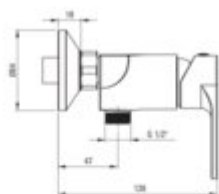

ALPINIA

Shower mixer, wall-mounted

Product code: BGA_04RM

EAN: 5907650857280

Color: chrome

Warranty [years]: 7

Mixer

Finish	chrome
Material	brass
Mixer type	single-handle, mixer
Installation method	wall-mounted
Flow class [l/min]	S - 15.1-19.8 l/min
Acoustic group [dB]	I (x <= 20)

Mixer cartridge

Ceramic cartridge size	35 mm
------------------------	-------

Features:

- Light and subtle design
- The mixer body is made of the highest quality brass
- Only the best materials, the quality of which has been confirmed by laboratory tests
- Dedicated cleaning agent, safe for cleaned surfaces