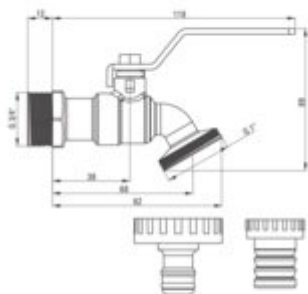

Ball valve, garden draw-off type

Product code: VFA_252L

EAN: 5908212022368

Color: chrome

Warranty [years]: 2

Finish	chrome
Surface type	shine
Type	drawn
Material	brass
Installation thread	3/4"
Connection thread	1"
Flow class [l/min]	S - 15.1-19.8 l/min
Metal knob	yes
Two adapters included	yes