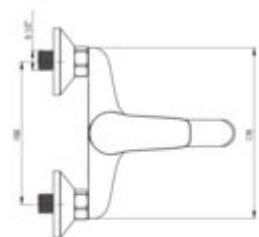

BORO

Washbasin tap, wall-mounted

Product code: BMO_050M

EAN: 5908212083581

Color: chrome

Warranty [years]: 7

Mixer

Finish	chrome
Material	brass
Mixer type	single-handle, mixer
Installation method	wall-mounted
Flow class [l/min]	A <= 15 (9.1 - 15)
Acoustic group [dB]	II (20 < x <= 30)

Mixer cartridge

Ceramic cartridge size	35 mm

Spout

Mixer spout range [mm]	233

Aerator

Aerator type	honeycomb
Aerator size	M24

Features:

- Cleaning agent for fixtures in all colors available
- Only the best materials, the quality of which has been confirmed by laboratory tests
- The mixer is equipped with a stream aerator