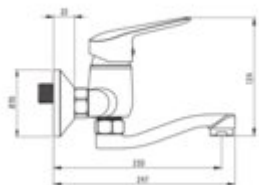

BORO

Washbasin tap, wall-mounted

Product code: BMO_050M

EAN: 5908212083581

Color: chrome

Warranty [years]: 7

Mixer

Finish	chrome
Material	brass
Mixer type	single-handle, mixer
Installation method	wall-mounted
Flow class [l/min]	A <= 15 (9.1 - 15)
Acoustic group [dB]	II (20 < x <= 30)

Mixer cartridge

Ceramic cartridge size	35 mm

Spout

Mixer spout range [mm]	233

Aerator

Aerator type	honeycomb
Aerator size	M24

Features:

- Cleaning agent for fixtures in all colors available
- Only the best materials, the quality of which has been confirmed by laboratory tests
- The mixer is equipped with a stream aerator