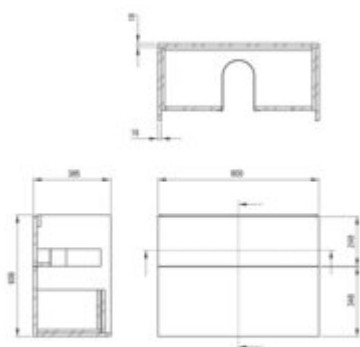

PRIZMA

Bathroom vanity, without countertop

Product code: STU_6U81

EAN: 5907650883104

Color: gloss white

Warranty [years]: 2

Finish	white
Surface type	shine
Installation method	wall-mounted
Width [mm]	800
Height [mm]	600
Depth [mm]	385
Material	MDF, particle board
Mounting kit included	no