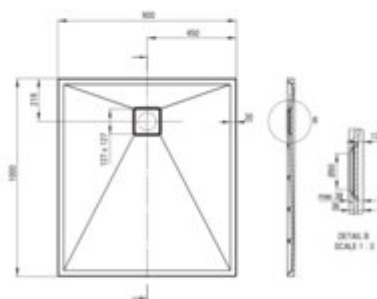

CORREO

Granite shower tray, rectangular

Product code: KQR_N45B

EAN: 5908212093078

Color: nero

Warranty [years]: 10

Finish	nero
Material	granite
Shape	rectangular
Width [mm]	900
Length [mm]	1000
Height [mm]	36
Installation method	directly on the spout, on the floor level, on the construction material support
Drain diameter	90
possibility to cut to size	yes
Hydrophobicity	yes

Features:

- Properties of Deante granite: resistance to impact, high temperature, discoloration, therm
- Hydrophobic properties repel water molecules
- For installation at floor level, directly on the screed or supported by construction mater
- Possibility of cutting the granite shower tray
- Warning! The NHC_029C siphon fits this shower tray
- Warning! The NHC_029D siphon fits this shower tray
- Dedicated cleaning agent, safe for cleaned surfaces
- Only the best materials, the quality of which has been confirmed by laboratory tests
- Anti-slip properties of granite shower trays
- The finish enriched with silver ions adds antiseptic properties