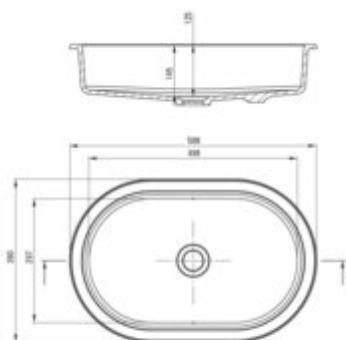

SILIA

Granite washbasin, undermount/inset

Product code: CQS_AU6U

EAN: 5907650841845

Color: alabaster

Warranty [years]: 10

Finish	alabaster
Material	granite
Installation method	undermount
Width [mm]	390
Length [mm]	588
Height [mm]	145
Antibacterial	no
Hydrophobicity	yes
Without overflow	yes

Features:

- Deante Design Studio Collection
- Only the best materials, the quality of which has been confirmed by laboratory tests
- Properties of Deante granite: resistance to impact, high temperature, discoloration, therm
- Hydrophobic properties repel water molecules
- Dedicated cleaning agent, safe for cleaned surfaces
- The finish enriched with silver ions adds antiseptic properties