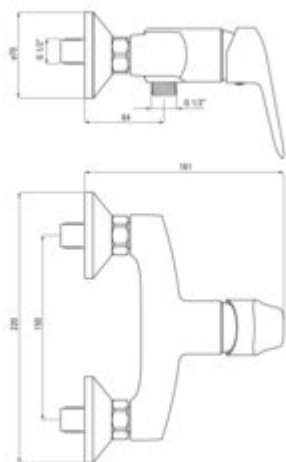

## Shower mixer, wall-mounted

Product code: BMO\_040M

EAN: 5908212083543

Color: chrome

Warranty [years]: 7

### Mixer

Finish	chrome
Material	brass
Mixer type	single-handle, mixer
Installation method	wall-mounted
Total mixer height [mm]	161
Flow class [l/min]	B <= 25.2 (19.9 - 25.2)
Acoustic group [dB]	II (20 < x <= 30)

### Mixer cartridge

Ceramic cartridge size	35 mm
------------------------	-------