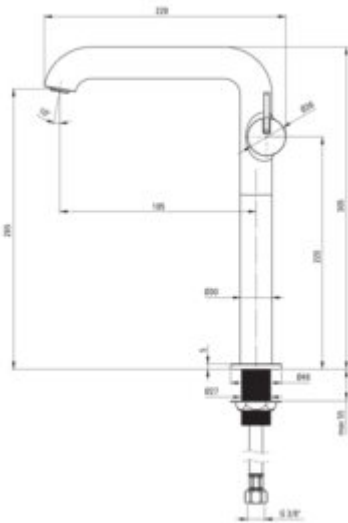

SILIA

Washbasin tap, tall

Product code: BQS_A24K

EAN: 5907650858324

Color: bianco

Warranty [years]: 7

Mixer

Finish	alabaster
Material	brass
Mixer type	single-handle, mixer
Installation method	standing
Total mixer height [mm]	305
Flow class [l/min]	Z - 4-9 l/min
Acoustic group [dB]	I (x <= 20)

Mixer cartridge

Ceramic cartridge size	25 mm
------------------------	-------

Aerator

Aerator type	swivel, flat
Aerator size	M24

Features:

- Deante Design Studio Collection
- Noble form and timeless simplicity
- 45 cm connection hoses included
- The mixer body is made of the highest quality brass
- Innovative and easy-to-maintain coating - bianco
- The mixer is equipped with a stream aerator
- Only the best materials, the quality of which has been confirmed by laboratory tests
- The movable aerator allows you to direct the water stream
- Z flow class (4-9 l/min) allowing for water consumption reduction
- The lever on the side makes it easier to keep the spout clean
- The mounting sleeve facilitates the installation of the mixer
- Cleaning agent for fixtures in all colors available