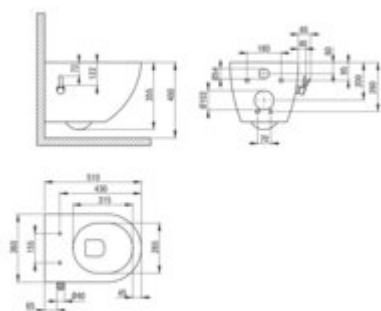

PEONIA

Toilet bowl, with bidet function

Product code: CBP_6WPW

EAN: 5908212098103

Color: white

Warranty [years]: 10

Toilet bowl

Finish	white
Material	ceramic
with bidet function	yes
Type	wall-mounted
Rim type	rimless
Hidden mountings	yes
Width [mm]	370
Length [mm]	513
Height [mm]	350
Mounting holes spacing / Axis [mm]	180
Toilet seat	included
Designed for installation with a mechanical concealed frame with a 3/6 l drain valve setting	no
In the case of pneumatic racks, an additional orifice reducing the water flow is required	no
Mounting kit included	yes
Additional features	toilet seat included

Toilet seat

Finish	white
Material	duroplast
Width [mm]	364
Length [mm]	420
Height [mm]	18

Features:

- Hard and durable ceramics does not lose its properties with long use
- Antibacterial coating, preventing the growth of microorganisms
- Soft-close toilet seat included
- Mounting system with hidden fixings
- Hygienic certificate of the National Institute of Hygiene confirming the product's compliance
- Rimless bowl for easy cleaning and hygiene
- Dedicated cleaning agent, safe for cleaned surfaces