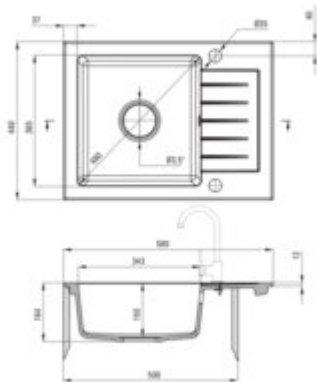

#### Sink

Finish	anthracite metallic
Surface type	matte
Material	granite
Installation method	inset
Number of bowls	1
Minimum cabinet width [mm]	500
Width [mm]	440
Length [mm]	580
Height [mm]	164
Bowl depth [mm]	150
Cut-out Length [mm]	560
Cut-out Width [mm]	420
Reversible	yes
Equipped with accessories	yes
Drain diameter	3.5"
Number of holes	2