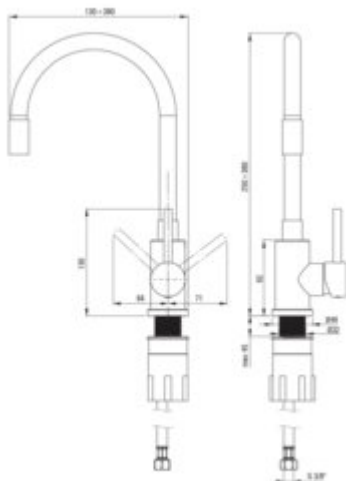

LUNO Kitchen tap

Product code: BOC_B720

EAN: 5907650810131

Color: nero, brushed steel

Warranty [years]: 7

Mixer

Finish	steel, black
Material	steel 304
Mixer type	single-handle, mixer
Installation method	standing
Total mixer height [mm]	400
Flow class [l/min]	A <= 15 (9.1 - 15)
Acoustic group [dB]	I (x <= 20)

Mixer cartridge

Ceramic cartridge size	35 mm
------------------------	-------

Spout

Spout type	elastic
Mixer spout range [mm]	380

Aerator

Aerator type	honeycomb
Aerator size	M22

Connecting hose

Length [mm]	600
Installation thread	3/8"
Connection thread	M10

Features:

- The mounting sleeve facilitates the installation of the mixer
- 45 cm connection hoses included
- The mixer is equipped with a stream aerator
- Cleaning agent for fixtures in all colors available