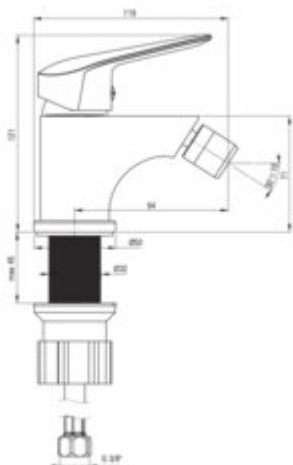

## Bidet tap

Product code: BMO\_N30M

EAN: 5907650845560

Color: nero

Warranty [years]: 7

### Mixer cartridge

Ceramic cartridge size	35 mm
------------------------	-------

### Connecting hose

Length [mm]	450
Installation thread	3/8"
Connection thread	M10