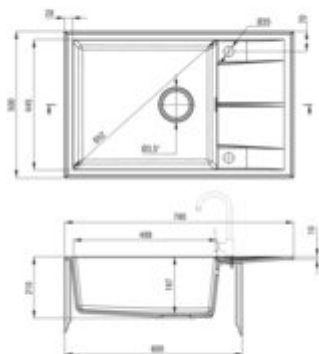

#### Sink

Finish	nero
Surface type	matte
Material	granite
Installation method	inset
Number of bowls	1
Minimum cabinet width [mm]	600
Width [mm]	500
Length [mm]	780
Height [mm]	210
Bowl depth [mm]	197
Cut-out Length [mm]	760
Cut-out Width [mm]	480
Reversible	yes
Equipped with accessories	yes
Drain diameter	3.5"
Number of holes	2