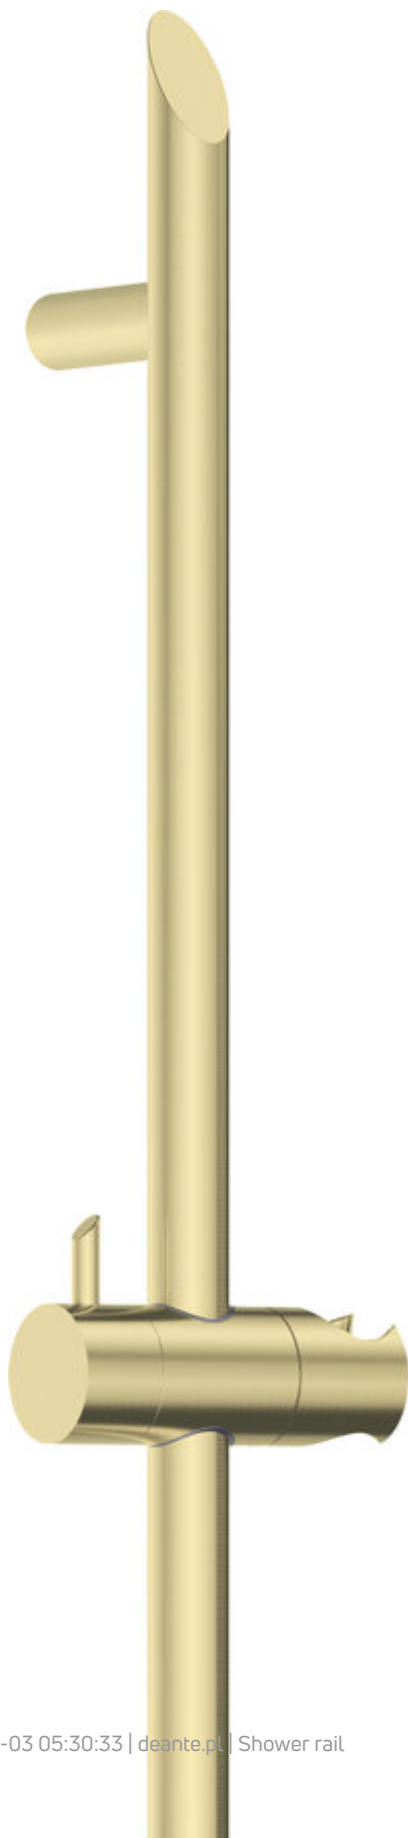

# SILIA

## Shower rail

**Product code:** NQS\_R51D

**EAN:** 5907650859901

**Color:** brushed gold

**Warranty [years]:** 5

Finish	brushed gold
--------	--------------

Material	brass
----------	-------

Total length [mm]	800
-------------------	-----

Shape	round
-------	-------

Concealed mounting	no
--------------------	----

### Features:

- Deante Design Studio Collection
- Only the best materials, the quality of which has been confirmed by laboratory tests
- Noble form and timeless simplicity
- Innovative and easy to maintain brushed gold coating
- Adjustable shower hand angle
- Cleaning agent for fixtures in all colors available
- Coating applied using the PVD method