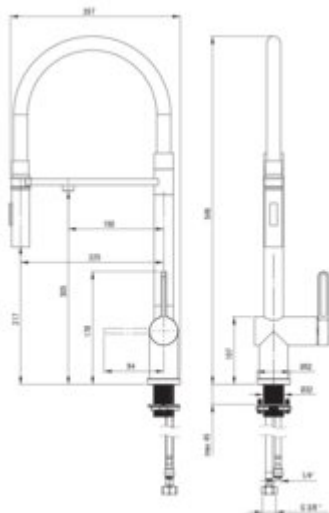

### Mixer

Finish	nero
Material	steel 304
Mixer type	for the water filter connection, single-handle, mixer
Installation method	standing
Flow class [l/min]	Z - 4-9 l/min
Acoustic group [dB]	I (x <= 20)

### Mixer cartridge

Ceramic cartridge size	35 mm
------------------------	-------

### Connecting hose

Length [mm]	600
Installation thread	3/8"
Connection thread	M10