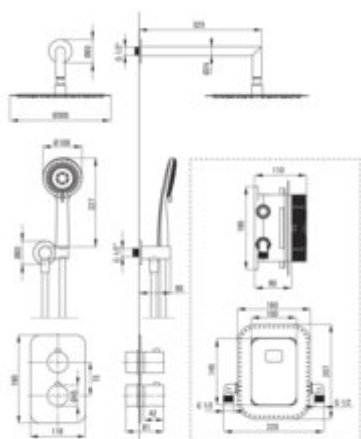

THERM

Concealed shower set, with thermostatic BOX

Product code: BXYZNEBT

EAN: 5908212084915

Color: nero

Warranty [years]: 7

Mixer (BXY_NEBT)

Mixer type	Concealed BOX, thermostatic
Installation method	concealed

Mixer (BXY_X44T)

Mixer type	Concealed BOX, thermostatic
Installation method	concealed
Flow class [l/min]	S - 15.1-19.8 l/min
Acoustic group [dB]	I (x ≤ 20)

Spout

Spout type	still
Range of shower/ bath spout [mm]	325

Shower overhead

Shape	round
Material	steel 304
thickness	55
Diameter [mm]	300
Anti-calc	yes
Number of functions	1
Stream type	rain
Quick response time for turning the water on and off	yes

Hand shower

Number of functions	3
Anti-calc	yes
Stream type	rain, mist, mixed

Hose

Length [mm]	1500
Braid material	PVC
Anti-twist	1

Angled hose connector

Finish	nero
Connection type	for the hose with hand shower holder
Shape	round
Material	brass
Connection thread	yes
Concealed mounting	yes