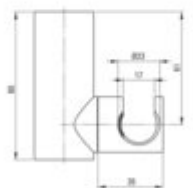

# ROUND

## Wall bracket, for hand shower

**Product code:** ANR\_N21U

**EAN:** 5908212080467

**Color:** nero

**Warranty [years]:** 2

Finish	nero
Shape	round
Material	brass
installation	wall-mounted
Hand shower angle adjustment	yes