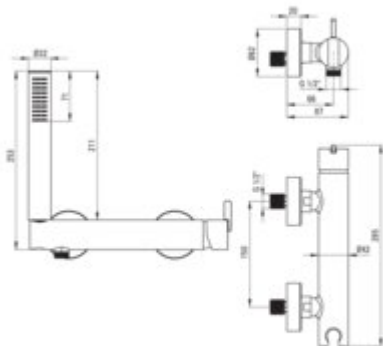

SILIA

Shower mixer, with shower set

Product code: BQS_R41M

EAN: 5907650826989

Color: brushed gold

Warranty [years]: 7

Mixer

Finish	brushed gold
Material	brass
Mixer type	single-handle, mixer
Installation method	wall-mounted
Total mixer height [mm]	87
Flow class [l/min]	A <= 15 (9.1 - 15)
Acoustic group [dB]	I (x <= 20)

Mixer cartridge

Ceramic cartridge size	35 mm
------------------------	-------

Hose

Length [mm]	1500
Anti-twist	1

Hand shower

Number of functions	1
Anti-calc	yes
Additional features	cool-out

Features:

- Deante Design Studio Collection
- Noble form and timeless simplicity
- Handset holder integrated with the battery body
- The mixer body is made of the highest quality brass
- Only the best materials, the quality of which has been confirmed by laboratory tests
- Anti-calc hand shower
- Anti-twist system, preventing the hose from twisting
- Durable hose ends made of brass
- Cool-out hand shower
- Cleaning agent for fixtures in all colors available
- Innovative and easy to maintain brushed gold coating
- Coating applied using the PVD method