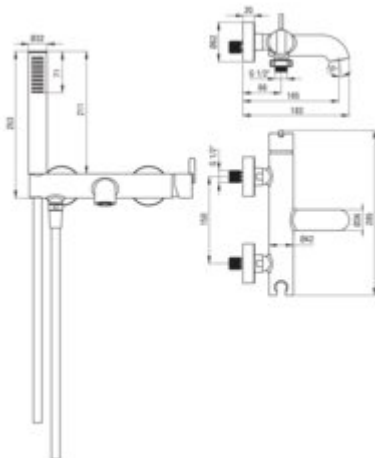

### Mixer

Finish	brushed gold
Material	brass
Mixer type	single-handle, mixer
Installation method	wall-mounted
Total mixer height [mm]	183
Flow class [l/min]	A <= 15 (9.1 - 15)
Acoustic group [dB]	I (x <= 20)

### Mixer cartridge

Ceramic cartridge size	35 mm
------------------------	-------

### Spout

Spout type	still
Mixer spout range [mm]	165
Material	brass

### Hose

Length [mm]	1500
Anti-twist	1