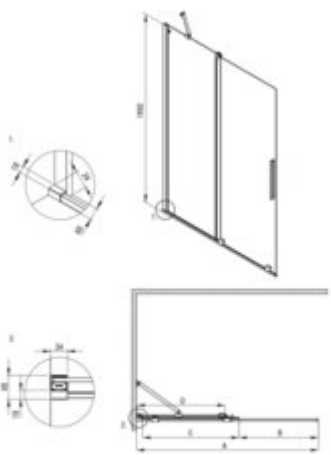

# PRIZMA Shower wall, walk-in

**Product code:** KTJ\_Z34R

**EAN:** 5907650881421

**Color:** gold

**Warranty [years]:** 5

Model	Size	A (mm)	B (mm)	C (mm)	D (mm)
KTJ X30R	800x1950	790-800	210	405	270
KTJ X30R	900x1950	890-900	260	475	320
KTJ X30R	1000x1950	990-1000	310	545	370
KTJ X30R	1200x1950	1190-1200	310	620	370
KTJ X34R	1400x1950	1390-1400	310	720	370

Width [mm]	1400
Height [mm]	1950
Glass finish	transparent
Glass thickness [mm]	6
Active cover	yes
Side dimension [mm]	1400
Railings	short to perpendicular wall/long to parallel wall
Reversible doors	yes
Installation without shower tray possible	yes

### Features:

- Safe and durable tempered glass
- Possibility to install the cabin without a shower tray, directly on the tiles
- Hydrophobic Active-Cover coating that makes it easier for water to run off the glass
- Dedicated to Active Cover surfaces
- Only the best materials, the quality of which has been confirmed by laboratory tests
- Reversible door that allows the cabin to be mounted on the right or left side
- The set includes two rails - short and long
- Resistance to impacts, chemicals and stains in accordance with PN-EN 14428+A1:2008 norm, c
- Can be combined with a second sliding wall and the Prizma walk-in shower wall
- Possibility of mounting the cabin directly on tiles or on Correo granite (KQR) and Kerria Plus acrylic (KTS) shower trays
- Free combination of elements