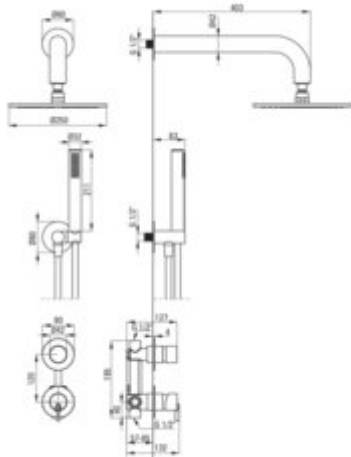

SILIA

Concealed shower set, with a shower head

Product code: NQS_A9YK

EAN: 5907650858492

Color: bianco

Warranty [years]: 7

 deante

Mixer

Mixer type	single-handle, mixer
Installation method	concealed
Flow class [l/min]	S - 15.1-19.8 l/min
Acoustic group [dB]	I (x <= 20)

Spout

Spout type	still
Range of shower/ bath spout [mm]	382

Shower overhead

Shape	round
Material	steel 304
thickness	55
Diameter [mm]	250
Anti-calc	yes
Number of functions	1
Stream type	rain
Quick response time for turning the water on and off	yes

Hand shower

Number of functions	1
Anti-calc	yes
Stream type	rain
Additional features	cool-out

Hose

Length [mm]	1500
Braid material	PVC
Anti-twist	1

Angled hose connector

Finish	bianco
Connection type	for the hose with hand shower holder
Shape	round
Material	brass
Connection thread	yes
Concealed mounting	yes