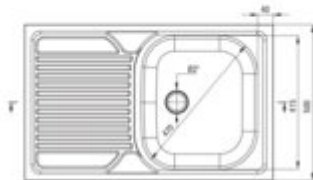

## Steel sink, 1-bowl with drainer

Product code: ZM5\_311L

EAN: 5907650846468

Color: décor

Warranty [years]: 2

### Sink

Finish	décor
Surface type	décor
Material	steel 201
Installation method	lay-on
Number of bowls	1
Minimum cabinet width [mm]	800
Width [mm]	500
Length [mm]	800
Height [mm]	160
Bowl depth [mm]	160
Equipped with accessories	yes
Drain diameter	2"