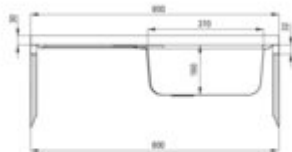

## Steel sink, 1-bowl with drainer

Product code: ZM5\_311L

EAN: 5907650846468

Color: décor

Warranty [years]: 2

### Sink

Finish	décor
Surface type	décor
Material	steel 201
Installation method	lay-on
Number of bowls	1
Minimum cabinet width [mm]	800
Width [mm]	500
Length [mm]	800
Height [mm]	160
Bowl depth [mm]	160
Equipped with accessories	yes
Drain diameter	2"