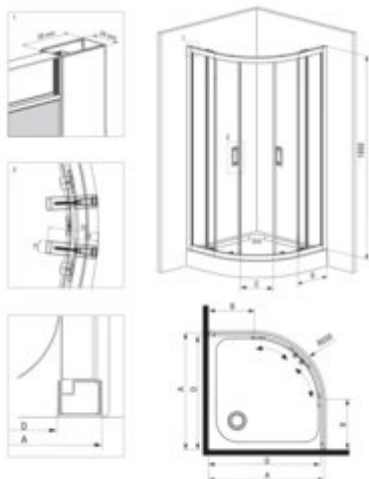

FUNKIA
Shower cabin, half round

Product code: KYP_452K
EAN: 5908212066683
Color: chrome
Warranty [years]: 5

Finish	chrome
Shape	half round
Width [mm]	800
Length [mm]	800
Height [mm]	1850
Glass finish	graphite
Glass thickness [mm]	5
Side dimension [mm]	795
arc radius [mm]	550
Adjustment range from [mm]	-10
Masking of assembly elements	yes
Profiles levelling the curvature of the walls	yes
Silent closing	yes
Installation without shower tray possible	yes
Detachable lower rollers	yes

Features:

- Only the best materials, the quality of which has been confirmed by laboratory tests
- Safe and durable tempered glass
- Bottom rollers allow for the door detachment and easier product care
- Covering of assembly elements
- Possibility to install the cabin without a shower tray, directly on the tiles
- Dedicated cleaning agent, safe for cleaned surfaces
- Profiles leveling the curvature of the walls
- Resistance to impacts, chemicals and stains in accordance with PN-EN 14428+A1:2008 norm, c
- Enclosure sold without the tray

Model	Size	A [mm]	B [mm]	C [mm]	D [mm]
KYP 452K	800x800	795	795	275	425
KYP 452K	800x800	800	800	240	520