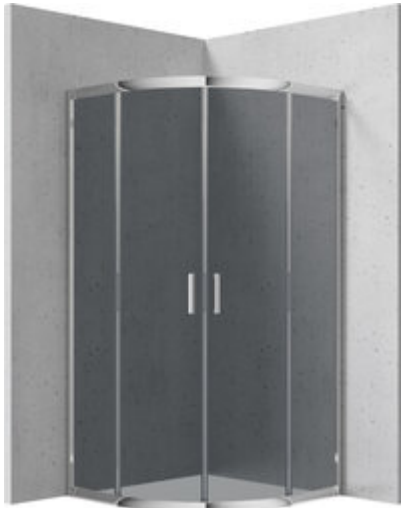

FUNKIA
Shower cabin, half round

Product code: KYP_452K
EAN: 5908212066683
Color: chrome
Warranty [years]: 5

Finish	chrome
Shape	half round
Width [mm]	800
Length [mm]	800
Height [mm]	1850
Glass finish	graphite
Glass thickness [mm]	5
Side dimension [mm]	795
arc radius [mm]	550
Adjustment range from [mm]	-10
Masking of assembly elements	yes
Profiles levelling the curvature of the walls	yes
Silent closing	yes
Installation without shower tray possible	yes
Detachable lower rollers	yes

Features:

- Only the best materials, the quality of which has been confirmed by laboratory tests
- Safe and durable tempered glass
- Bottom rollers allow for the door detachment and easier product care
- Covering of assembly elements
- Possibility to install the cabin without a shower tray, directly on the tiles
- Dedicated cleaning agent, safe for cleaned surfaces
- Profiles leveling the curvature of the walls
- Resistance to impacts, chemicals and stains in accordance with PN-EN 14428+A1:2008 norm, c
- Enclosure sold without the tray