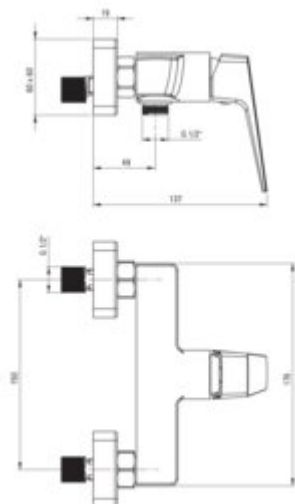

BLUR

Shower mixer, wall-mounted

Product code: BQL_A40M

EAN: 5907650897934

Color: bianco

Warranty [years]: 7

Mixer

Finish	bianco
Material	brass
Mixer type	single-handle, mixer
Installation method	wall-mounted
Total mixer height [mm]	138
Flow class [l/min]	A <= 15 (9.1 - 15)
Acoustic group [dB]	II (20 < x <= 30)