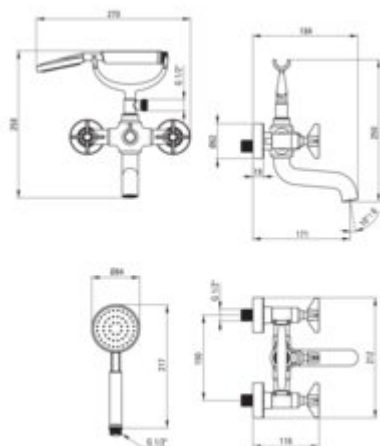

TEMISTO

Bath mixer

Product code: BQT_011D

EAN: 5908212075715

Color: chrome

Warranty [years]: 7

Mixer

Finish	chrome
Material	brass
Mixer type	two-handle
Installation method	wall-mounted
Flow class [l/min]	B ≤ 25.2 (19.9 - 25.2)
Acoustic group [dB]	I (x ≤ 20)

Mixer cartridge

Ceramic cartridge size	1/2"

Spout

Spout type	still
Mixer spout range [mm]	171
Material	stainless steel

Function switch

Switch type	ceramic mechanical

Aerator

Aerator type	honeycomb, swivel
Aerator size	M24

Hose

Length [mm]	1500
Braid type	double braided
Anti-twist	2

Hand shower

Number of functions	1
Anti-calc	yes

Features:

- Deante Design Studio Collection
- Design that connects the past with the future
- Hand-crafted elements
- Ceramic function switch
- The mixer body is made of the highest quality brass
- The mixer is equipped with a stream aerator
- The movable aerator allows you to direct the water stream
- Anti-twist system, preventing the hose from twisting
- Only the best materials, the quality of which has been confirmed by laboratory tests
- Anti-calc hand shower
- Cleaning agent for fixtures in all colors available