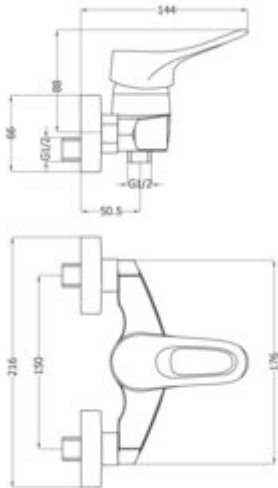

## Shower mixer, wall-mounted

Product code: BOW\_040M

EAN: 5908212061039

Color: chrome

Warranty [years]: 5

### Mixer

Finish	chrome
Material	brass
Mixer type	mixer, single-handle
Installation method	wall-mounted
Total mixer height [mm]	136
Flow class [l/min]	S - 15.1-19.8 l/min
Acoustic group [dB]	I (x <= 20)

### Mixer cartridge

Ceramic cartridge size	40 mm
------------------------	-------