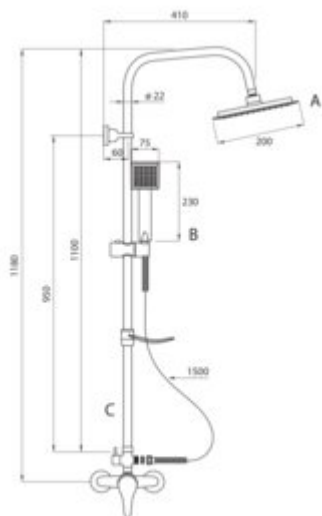

JOKO SQUARE

Shower column, 1-function

Product code: NBJ_01SK

EAN: 5908212062777

Color: chrome

Warranty [years]: 5

Shower column

Finish	chrome
mixer	yes
Flow class [l/min]	15<= S <20 (15 - 19.9)

Rail

Adjustable spacing	yes
Material	stainless steel

Shower overhead

Shape	square
Material	ABS
Width [mm]	200
Length [mm]	200
Anti-calc	yes
Number of functions	1

Hand shower

Number of functions	1
Anti-calc	yes
Stream type	rain

Hose

Length [mm]	1500
Braid type	double braided
Braid material	stainless steel

Function switch

Switch type	mechanical
-------------	------------

Mixer

Mixer type	single-handle, mixer
------------	----------------------

Features:

- Adjustable spacing of the fasteners, for easy bar installation on existing holes
- The hand shower with Anti-calc system facilitates the removal of limescale
- Dedicated cleaning agent, safe for cleaned surfaces