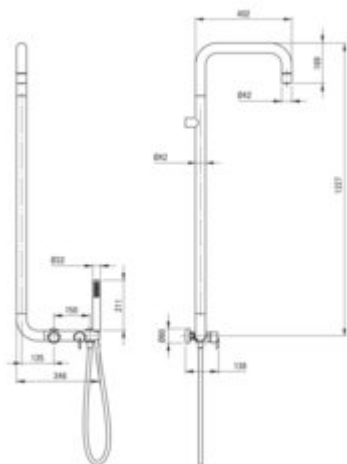

SILIA

Shower column, with shower mixer

Product code: NQS_N4XM

EAN: 5907650818922

Color: nero

Warranty [years]: 5

reddot winner 2024

Shower column

Finish	nero
mixer	yes
Flow class [l/min]	15<= S <20 (15 - 19.9)

Rail

Material	brass
----------	-------

Shower overhead

Shape	round
Material	brass
thickness	42
Diameter [mm]	42
Anti-calc	yes
Number of functions	1
Stream type	rain

Hand shower

Number of functions	1
Anti-calc	yes
Stream type	rain
Additional features	cool-out

Hose

Length [mm]	1500
Braid material	PVC
Anti-twist	1

Function switch

Switch type	click mechanical
-------------	------------------

Mixer

Mixer type	mixer
------------	-------

Features:

- Deante Design Studio Collection
- The Silia rain shower head has been awarded the Red Dot award
- Noble form and timeless simplicity
- Handset holder integrated with the battery body
- Ceramic mechanical Click type function switch
- Optimal cone-shaped water flow
- Innovative, durable and easy to clean Nero coating
- The mixer body is made of the highest quality brass
- Durable hose ends made of brass
- Anti-twist system, preventing the hose from twisting
- Anti-calc system facilitating the removal of limescale deposits
- Dedicated cleaning agent, safe for cleaned surfaces
- Only the best materials, the quality of which has been confirmed by laboratory tests
- Cool-out hand shower