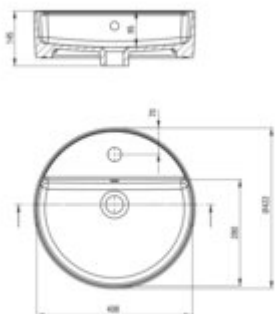

ROUND

Ceramic washbasin, countertop

Product code: CGR_6U4B

EAN: 5907650862710

Color: white

Warranty [years]: 10

Finish	white
Material	ceramic
Installation method	countertop/standing
Height [mm]	120
Depth [mm]	97
Hole for the tap	yes

Features:

- Hard and durable ceramics does not lose its properties with long use
- Antibacterial coating, preventing the growth of microorganisms
- Only the best materials, the quality of which has been confirmed by laboratory tests
- Dedicated cleaning agent, safe for cleaned surfaces