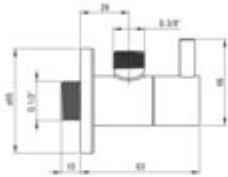

## Angle valve, with ceramic cartridge

**Product code:** VFA\_Z62R

**EAN:** 5907650831655

**Color:** gold

**Warranty [years]:** 2

Finish	gold
Surface type	shine
Type	angle
Material	brass
Shape	round
Installation thread	1/2"
Connection thread	3/8"
Flow class [l/min]	S - 15.1-19.8 l/min
Metal knob	yes
Decorative valve	yes
with a filter	yes
with a masking rosette	yes