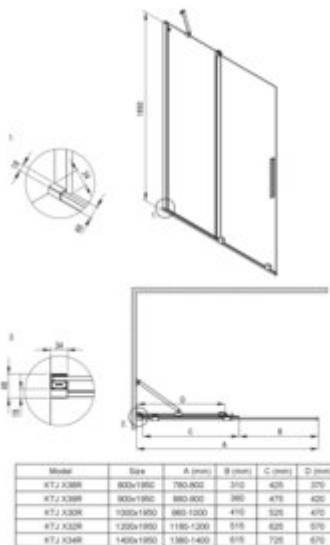

PRIZMA
Shower cabin, rectangular

Product code: KPNZP14S07

EAN: 5907650899921

Color: gold

Warranty [years]: 5

Showe cabin (KTJ_Z34R)

Width [mm]	1400
Height [mm]	1950
Glass finish	transparent
Glass thickness [mm]	6
Active cover	yes
Side dimension [mm]	1400
Railings	short to perpendicular wall/long to parallel wall
Reversible doors	yes
Installation without shower tray possible	yes

Showe cabin (KTJ_Z37P)

Finish	gold
Width [mm]	700
Height [mm]	1950
Glass finish	transparent
Glass thickness [mm]	6
Active cover	yes
Side dimension [mm]	680
Reversible doors	yes
Installation without shower tray possible	yes

Shower door

rails	adjustable stiffening the cabin
-------	---------------------------------

Features:

- Only the best materials, the quality of which has been confirmed by laboratory tests
- Safe and durable tempered glass
- Hydrophobic Active-Cover coating that makes it easier for water to run off the glass
- Dedicated to Active Cover surfaces
- Resistance to impacts, chemicals and stains in accordance with PN-EN 14428+A1:2008 norm, c
- Possibility to install the cabin without a shower tray, directly on the tiles
- Free combination of elements
- Dedicated cleaning agent, safe for cleaned surfaces