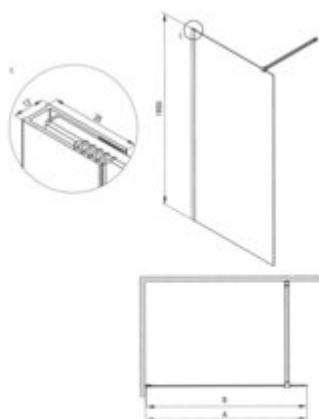

PRIZMA

Shower wall, walk-in

Product code: KTJ_N31P

EAN: 5907650881544

Color: nero

Warranty [years]: 5

Model	Size	A (mm)	B (mm)
KTJ_N31P	1000x1950	800	800
KTJ_N31P	800x1950	700	700
KTJ_N31P	1000x1950	800	800
KTJ_N31P	1000x1950	800	800
KTJ_N31P	1100x1950	900	900
KTJ_N31P	1200x1950	1000	1000

Shower door

rails adjustable stiffening the cabin

Showe cabin

Finish	nero
Width [mm]	1100
Height [mm]	1950
Glass finish	transparent
Glass thickness [mm]	6
Active cover	yes
Side dimension [mm]	1080
Reversible doors	yes
Installation without shower tray	yes possible

Features:

- Safe and durable tempered glass
- Possibility to install the cabin without a shower tray, directly on the tiles
- Hydrophobic Active-Cover coating that makes it easier for water to run off the glass
- Dedicated to Active Cover surfaces
- Only the best materials, the quality of which has been confirmed by laboratory tests
- Reversible door that allows the cabin to be mounted on the right or left side
- Resistance to impacts, chemicals and stains in accordance with PN-EN 14428+A1:2008 norm, c
- Can be combined with a second sliding wall and the Prizma walk-in shower wall
- Possibility of mounting the cabin directly on tiles or on Correo granite (KQR) and Kerria Plus acrylic (KTS) shower trays
- Free combination of elements
- Innovative, durable and easy to clean Nero coating