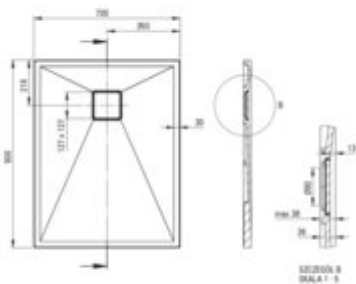

CORREO Granite shower tray, rectangular

Product code: KQR_T71B
EAN: 5907650837763
Color: anthracite metallic
Warranty [years]: 10

Finish	anthracite metallic
Material	granite
Shape	rectangular
Width [mm]	700
Length [mm]	900
Height [mm]	36
Installation method	directly on the spout, on the construction material support, on the floor level
Drain diameter	90
possibility to cut to size	yes
Hydrophobicity	yes

Features:

- Properties of Deante granite: resistance to impact, high temperature, discoloration, therm
- Hydrophobic properties repel water molecules
- For installation at floor level, directly on the screed or supported by construction mater
- Possibility of cutting the granite shower tray
- Warning! The NHC_029C siphon fits this shower tray
- Warning! The NHC_029D siphon fits this shower tray
- Dedicated cleaning agent, safe for cleaned surfaces
- Only the best materials, the quality of which has been confirmed by laboratory tests
- The finish enriched with silver ions adds antiseptic properties
- Anti-slip properties of granite shower trays