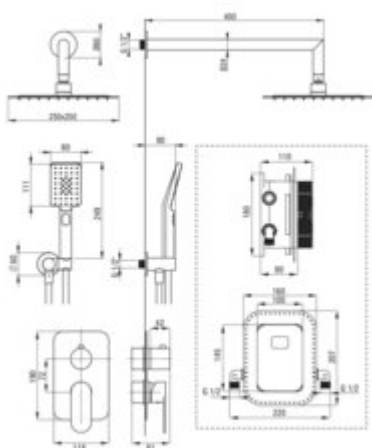

ALPINIA
Concealed shower set, with mixer
BOX

Product code: BXYZOGAM

EAN: 5907650821021

Color: chrome

Warranty [years]: 7

Mixer

Mixer type	Concealed BOX, mixer
Installation method	concealed
Flow class [l/min]	B <= 25.2 (19.9 - 25.2)
Acoustic group [dB]	I (x <= 20)

Spout

Spout type	still
Range of shower/ bath spout [mm]	400

Shower overhead

Shape	square
Material	steel 304
Width [mm]	250
Length [mm]	250
thickness	55
Anti-calc	yes
Number of functions	1
Stream type	rain
Quick response time for turning the water on and off	yes

Hand shower

Number of functions	3
Anti-calc	yes
Stream type	rain, mist, mixed

Hose

Length [mm]	1500
Braid material	PVC
Anti-twist	1

Angled hose connector

Finish	chrome
Connection type	for the hose with hand shower holder
Shape	round
Material	brass
Connection thread	yes
Concealed mounting	yes

Features:

- Convenient installation - you can install the BOX now and choose external elements at any
- The best materials guarantee durability and reliability of the product
- Timelessness and unlimited creative possibilities
- Complementarity and comprehensiveness of the offer
- Anti-calc system facilitating the removal of limescale deposits
- Flush-mounted installation ensures the aesthetics of the bathroom
- Anti-twist system, preventing the hose from twisting
- Dedicated cleaning agent, safe for cleaned surfaces
- Light and subtle design
- Only the best materials, the quality of which has been confirmed by laboratory tests
- The mixer body is made of the highest quality brass
- 3-function shower switch, able to lock to 2 functions