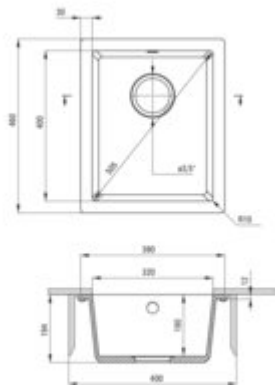

CORDA

Granite sink, 1-bowl

Product code: ZQA_S10B

EAN: 5908212042274

Color: metallic grey

Warranty [years]: 18

Sink

Finish	metallic grey
Surface type	matte
Material	granite
Installation method	undermount, flush, inset
Number of bowls	1
Minimum cabinet width [mm]	450
Width [mm]	460
Length [mm]	380
Height [mm]	200
Bowl depth [mm]	188
Cut-out Length [mm]	320
Cut-out Width [mm]	400
Reversible	no
Equipped with accessories	yes
Drain diameter	3.5"