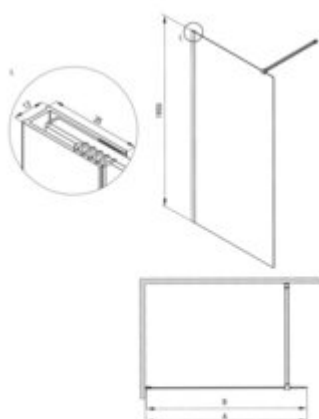

PRIZMA Shower wall, walk-in

Product code: KTJ_C32P
EAN: 5907650899105
Color: brushed bronze
Warranty [years]: 5

Finish	brushed bronze
Width [mm]	1200
Height [mm]	1950
Glass finish	transparent
Glass thickness [mm]	6
Active cover	yes
Side dimension [mm]	1180
Reversible doors	yes
Installation without shower tray	yes possible

Features:

- Safe and durable tempered glass
- Hydrophobic Active-Cover coating that makes it easier for water to run off the glass
- Dedicated to Active Cover surfaces
- The railings give the structure rigidity
- Only the best materials, the quality of which has been confirmed by laboratory tests
- Free combination of elements
- Can be combined with a second sliding wall and the Prizma walk-in shower wall
- Possibility to install the cabin without a shower tray, directly on the tiles
- Reversible door that allows the cabin to be mounted on the right or left side
- Resistance to impacts, chemicals and stains in accordance with PN-EN 14428+A1:2008 norm, c
- Possibility of mounting the cabin directly on tiles or on Correo granite (KQR) and Kerria Plus acrylic (KTS) shower trays