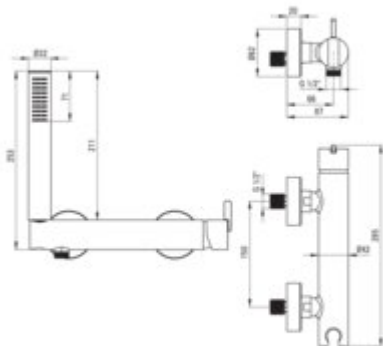

## Shower mixer, with shower set

Product code: BQS\_D41M

EAN: 5907650818557

Color: titanium

Warranty [years]: 7

### Mixer

Finish	titanium
Material	brass
Mixer type	single-handle, mixer
Installation method	wall-mounted
Total mixer height [mm]	87
Flow class [l/min]	A <= 15 (9.1 - 15)
Acoustic group [dB]	I (x <= 20)

### Mixer cartridge

Ceramic cartridge size	35 mm
------------------------	-------

### Hose

Length [mm]	1500
Anti-twist	1