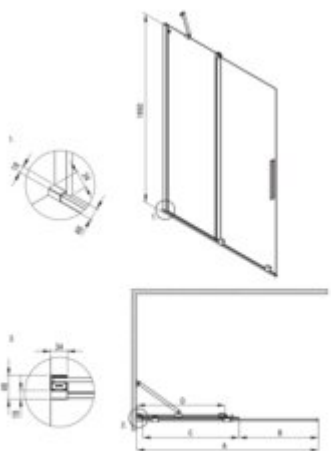

PRIZMA Shower wall, walk-in

Product code: KTJ_032R

EAN: 5907650816454

Color: chrome

Warranty [years]: 5

| Model | Size | A (mm) | B (mm) | C (mm) | D (mm) |
|----------|-----------|-----------|--------|--------|--------|
| KTJ K30R | 800x1950 | 790-800 | 210 | 405 | 270 |
| KTJ K30R | 900x1950 | 890-900 | 260 | 475 | 320 |
| KTJ K30R | 1000x1950 | 990-1000 | 310 | 545 | 370 |
| KTJ K30R | 1200x1950 | 1190-1200 | 310 | 620 | 370 |
| KTJ K34R | 1400x1950 | 1390-1400 | 310 | 720 | 370 |

| | |
|--|---|
| Finish | chrome |
| Width [mm] | 1200 |
| Height [mm] | 1950 |
| Glass finish | transparent |
| Glass thickness [mm] | 6 |
| Active cover | yes |
| Side dimension [mm] | 1200 |
| Railings | short to perpendicular wall/long to parallel wall |
| Tempered glass TOTAL WHITE | no |
| Reversible doors | yes |
| Installation without shower tray possible | yes |
| Possibility to install a railing to a perpendicular wall | yes |

Features:

- Safe and durable tempered glass
- Possibility to install the cabin without a shower tray, directly on the tiles
- Hydrophobic Active-Cover coating that makes it easier for water to run off the glass
- Dedicated cleaning agent, safe for cleaned surfaces
- Only the best materials, the quality of which has been confirmed by laboratory tests
- Dedicated to Active Cover surfaces
- Reversible door that allows the cabin to be mounted on the right or left side
- The railings give the structure rigidity
- Resistance to impacts, chemicals and stains in accordance with PN-EN 14428+A1:2008 norm, c
- Can be combined with a second sliding wall and the Prizma walk-in shower wall
- Free combination of elements
- Possibility of mounting the cabin directly on tiles or on Correo granite (KQR) and Kerria Plus acrylic (KTS) shower trays
- The set includes two rails - short and long